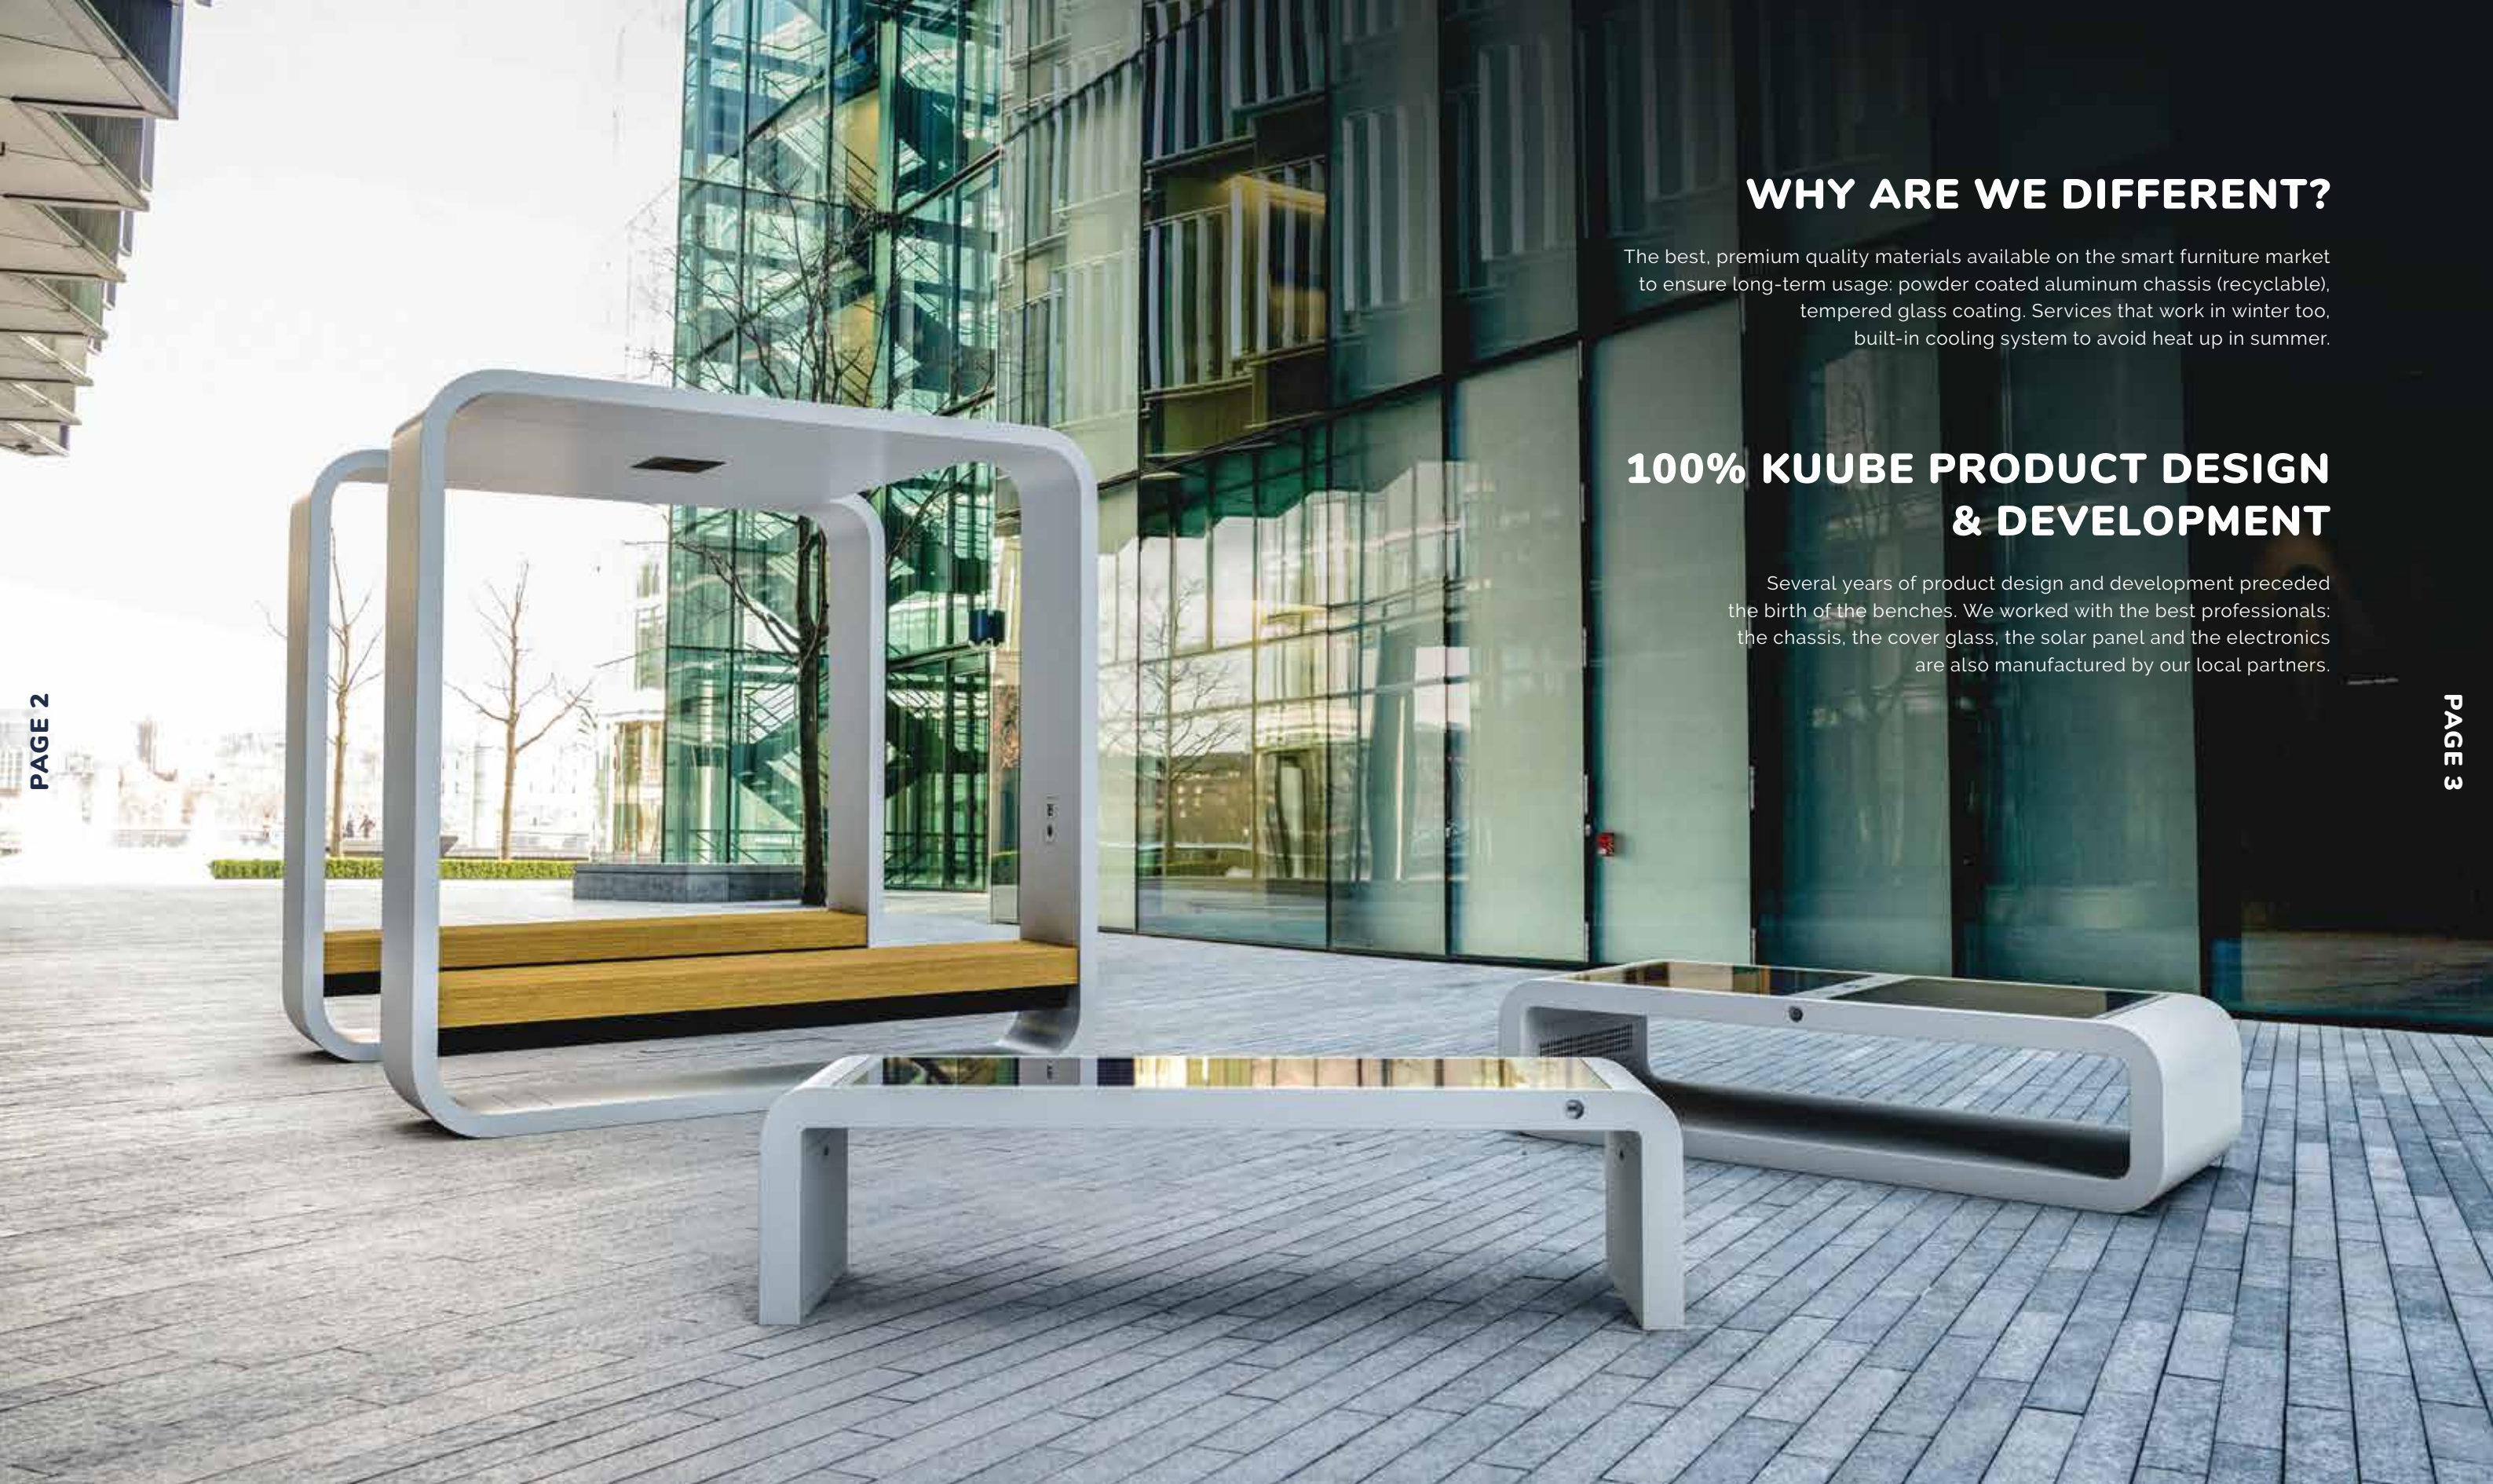

SMART

STREET FURNITURE

WHY ARE WE DIFFERENT?

The best, premium quality materials available on the smart furniture market to ensure long-term usage: powder coated aluminum chassis (recyclable), tempered glass coating. Services that work in winter too, built-in cooling system to avoid heat up in summer.

KUUBE^{PLUS}

NOT JUST A BENCH,
BUT A MEETING POINT

KUUBEPLUS

THE WORLD'S FIRST COVERED SOLAR POWERED PUBLIC BENCH

The batteries use renewable energy only. You can charge your devices via USB ports or wirelessly. This smart bench also functions as WiFi hotspot and has environmental sensors. The completely unique shape and cover give you the opportunity to spend time and charge your smart device in a sheltered place in the summer, even during the strong sunny hours.

BRING ONE, TAKE ONE!

The outdoor, completely unguarded book exchange system has been operating successfully for eight years at Óbuda. The solar powered LED lit KUUBE^{BOOK} can be the focal point of the urban community.

KUUBE PLUS NOTE

UNIQUE FEATURE ON THE MARKET: TOUCH DISPLAYS AND SOUND SYSTEM

As a unique feature on the market, our Kuube PLUS NOTE product is equipped with two 7-inch high-resolution touch displays and a studio-quality, two-way sound system, which further expands the possibilities of the Kuube meeting point. The touch display enables two-way communication between the owner of the bench and the users, thus they can be involved in the communication in an interactive way.