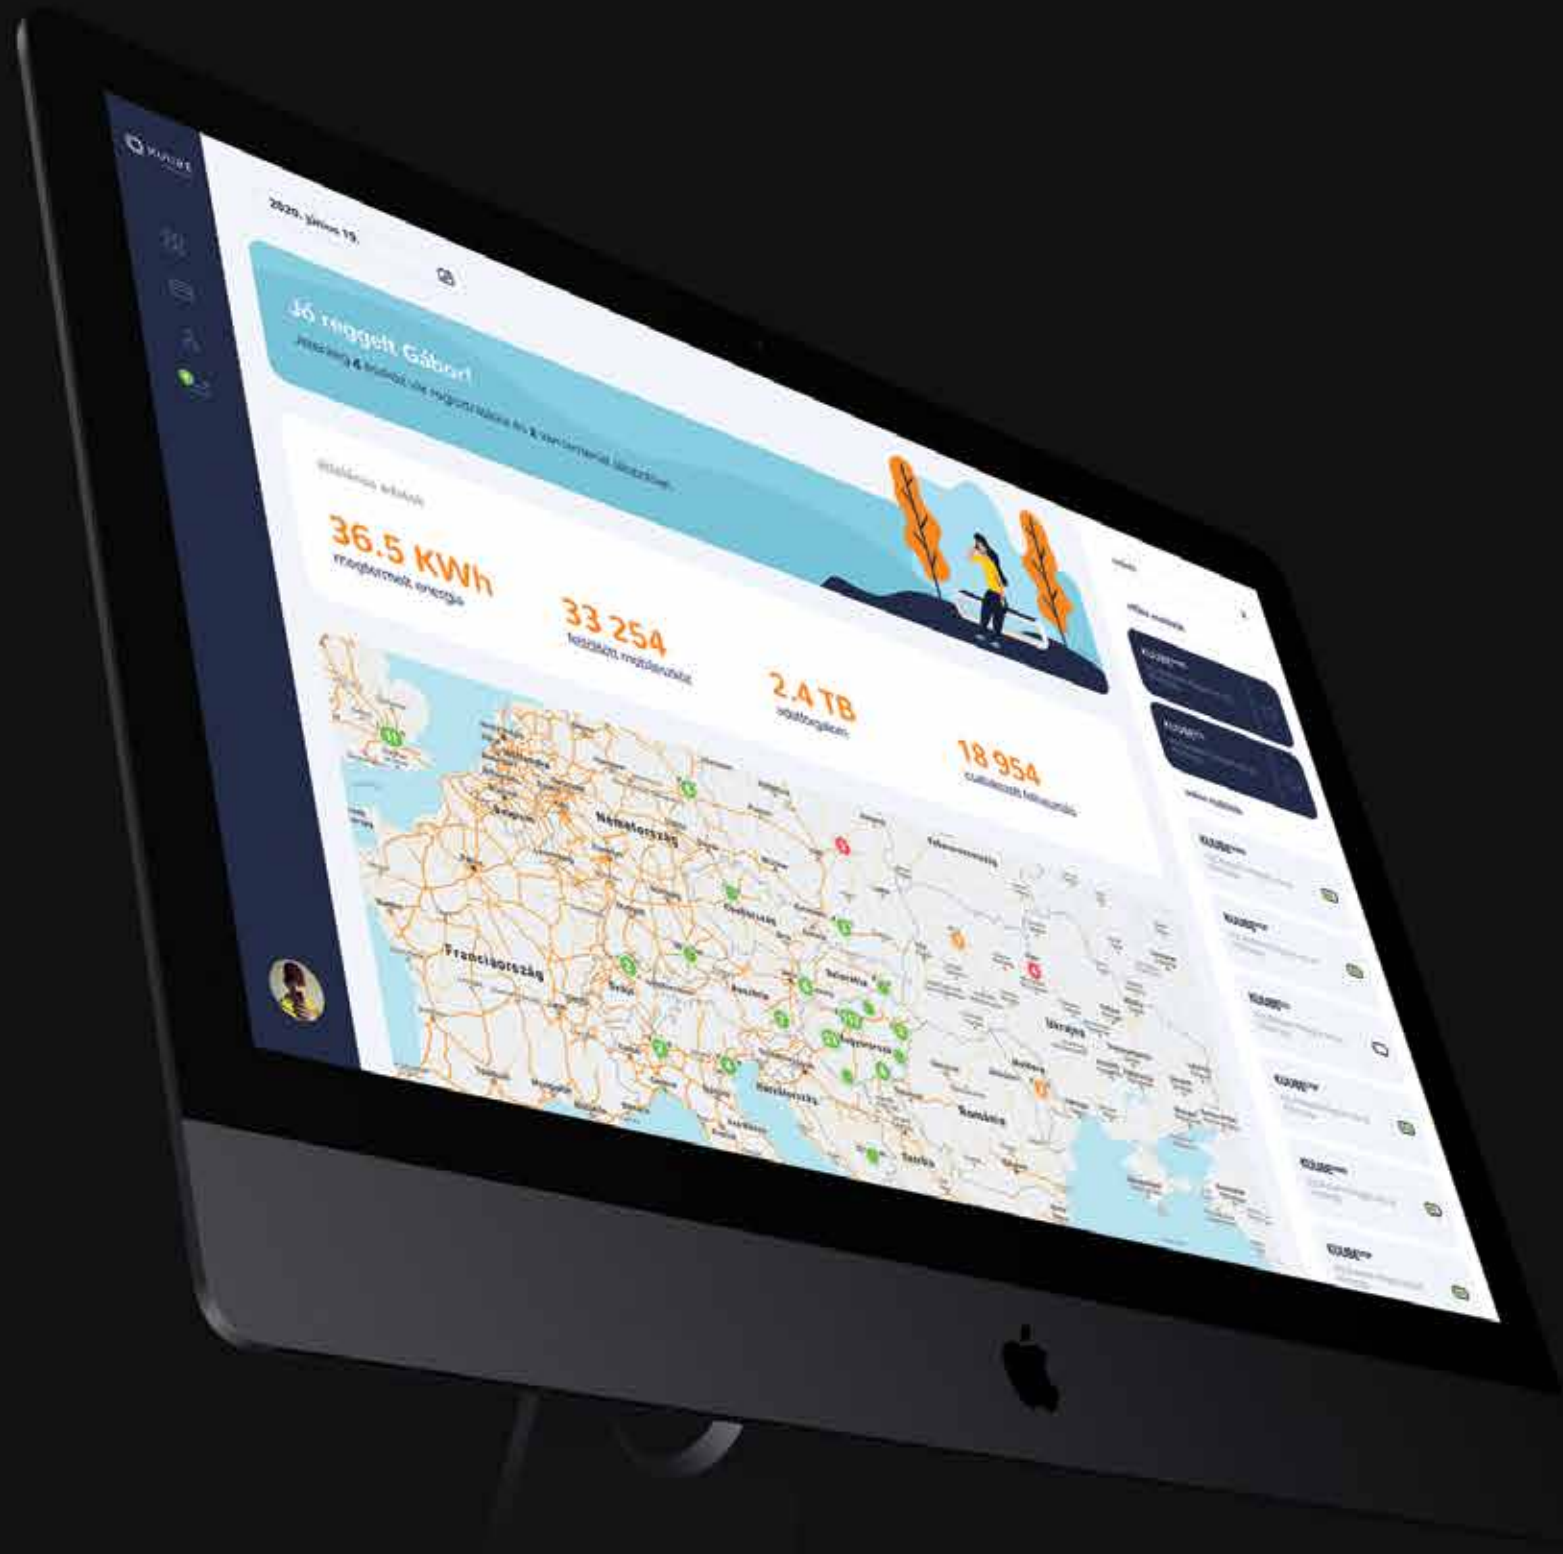

KUUBE DASHBOARD

Keep track of all your Kuube smart street furnitures in one place. You can check here:

- your devices' state of charge on the map or in the side list
- how much energy your devices have produced in total or separately
- how many charged devices have been since the launch
- how many users connected to the free wifi
- how much data was handled in total.

You can also find here the data collected during the monitoring of the street furniture's environment (temperature, humidity, air pressure, air pollution, UV index).