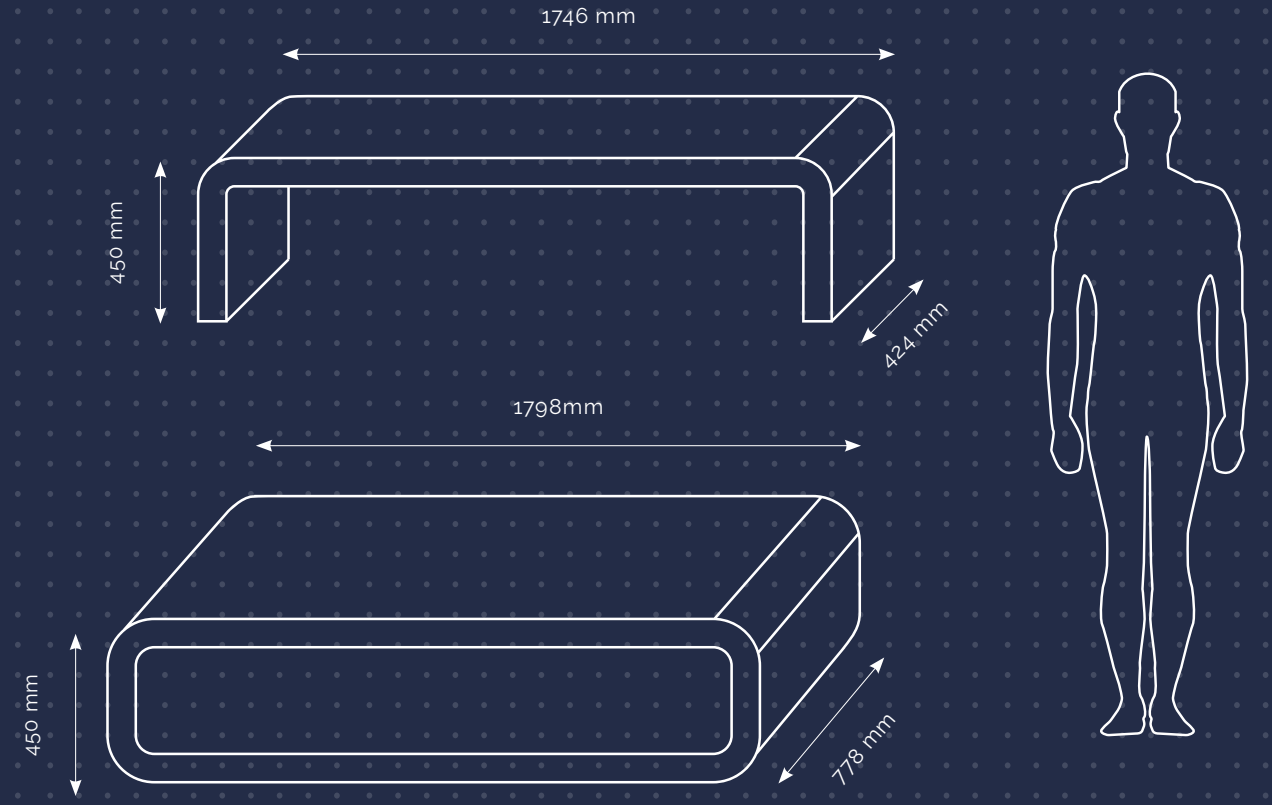

SMARTBENCH SIZES

Comfort and practicality were the primary goals during the design process. The three different sizes allow you to choose the best for your location and your target group.

KUUBE DASHBOARD