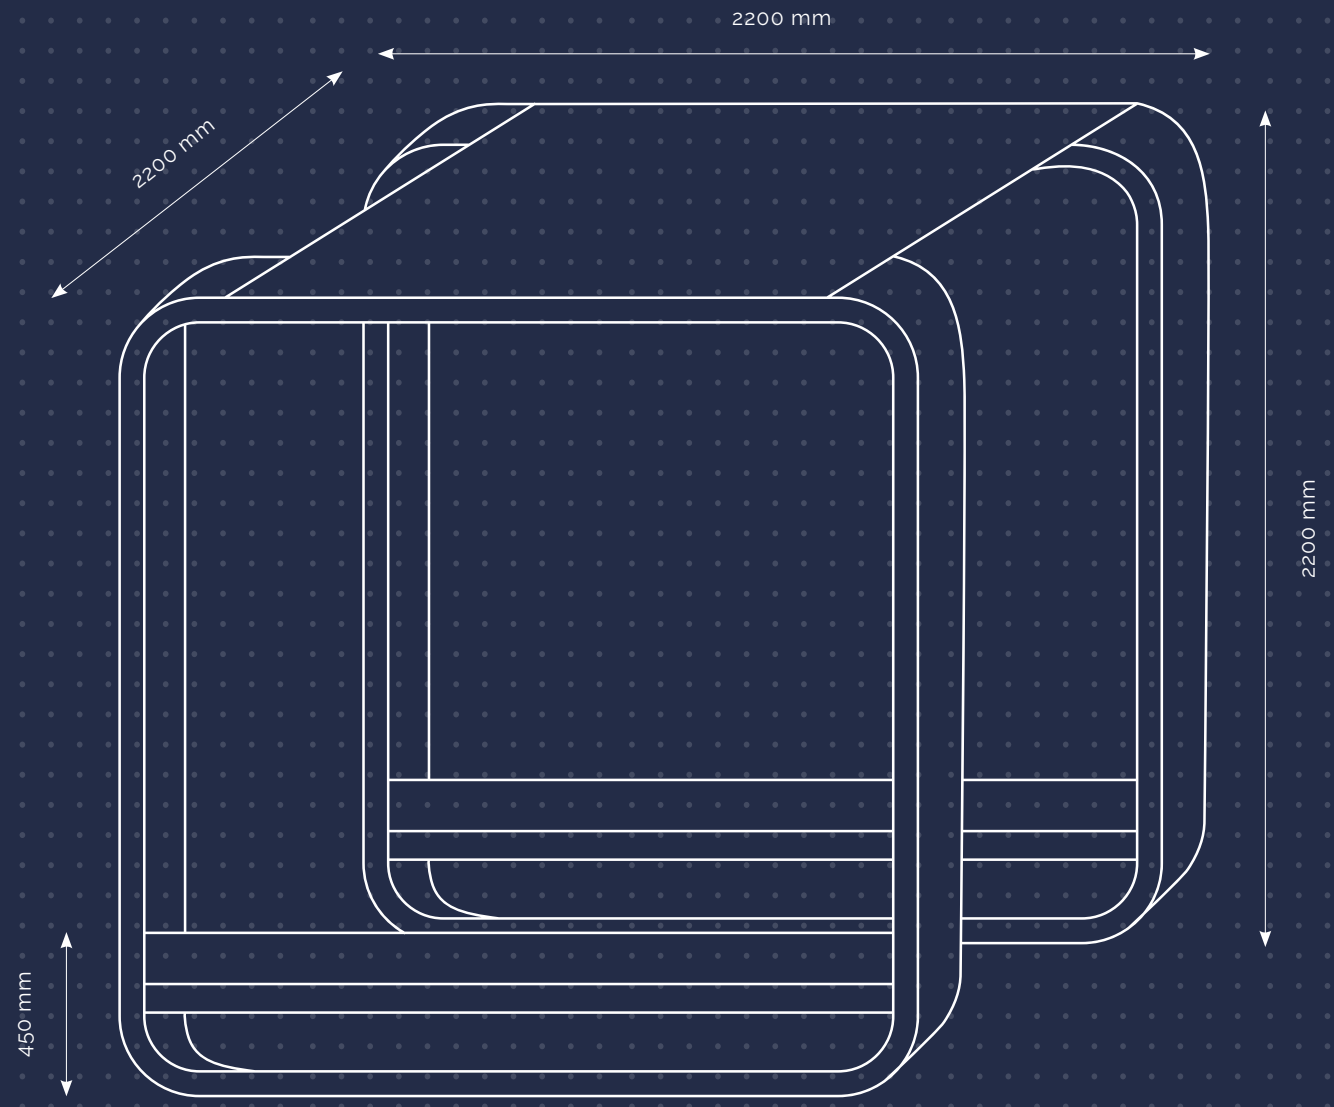

TECHNICAL DETAILS

- aluminium chassis
- tempered, security glass
- ash wood seating area (KUUBE^{PLUS})
- polycrystalline solar cells
- AGM batteries
- 7" or 2,4" RGB display
- studio-quality, two-way sound system (KUUBE^{PLUS} NOTE)
- RGB LED ambient light

SMARTBENCH SIZES

Comfort and practicality were the primary goals during the design process. The three different sizes allow you to choose the best for your location and your target group.